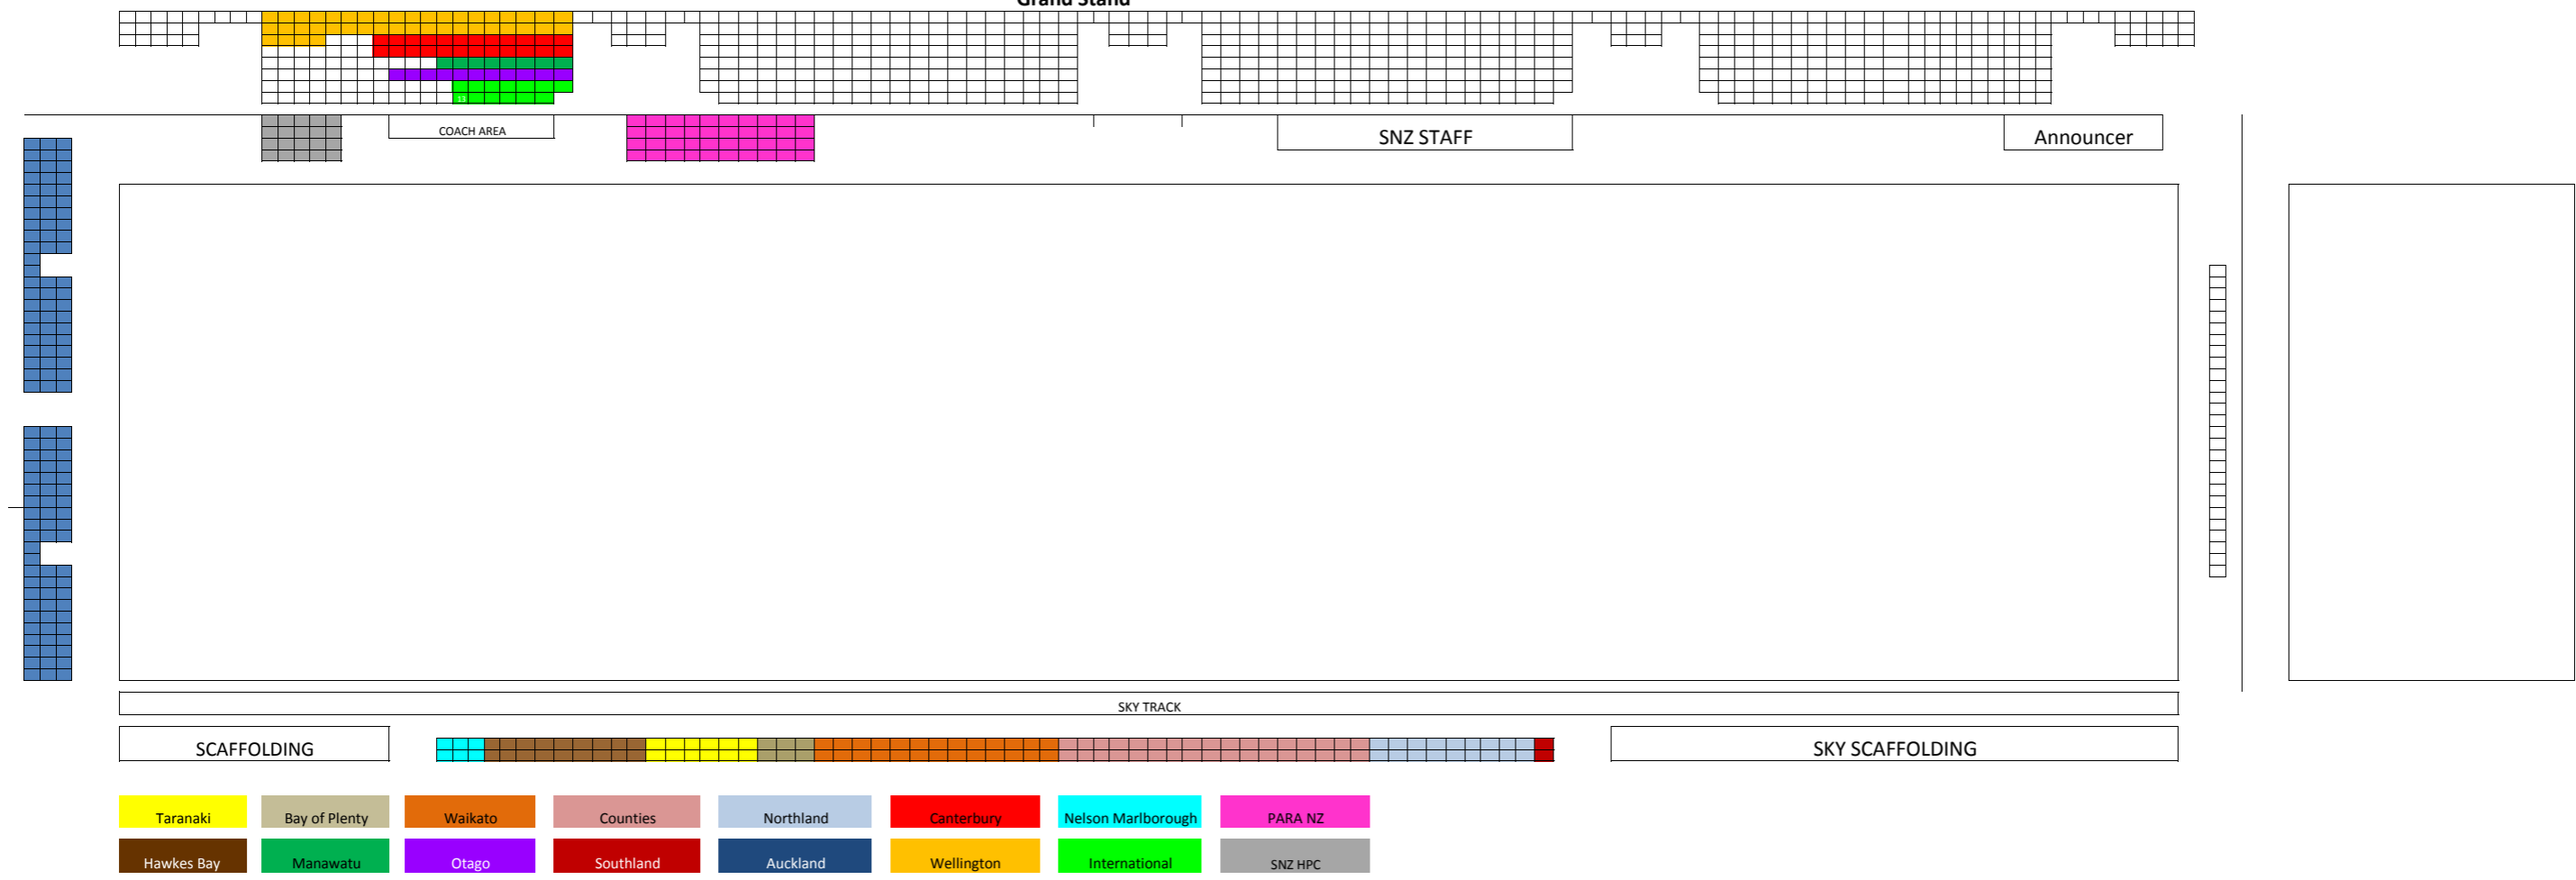

# SEATING PLAN

Grand Stand

SCAFFOLDING

SKY TRACK

SKY SCAFFOLDING

- |            |               |         |           |           |            |                    |         |
|------------|---------------|---------|-----------|-----------|------------|--------------------|---------|
| Taranaki   | Bay of Plenty | Waikato | Counties  | Northland | Canterbury | Nelson Marlborough | PARA NZ |
| Hawkes Bay | Manawatu      | Otago   | Southland | Auckland  | Wellington | International      | SNZ HPC |